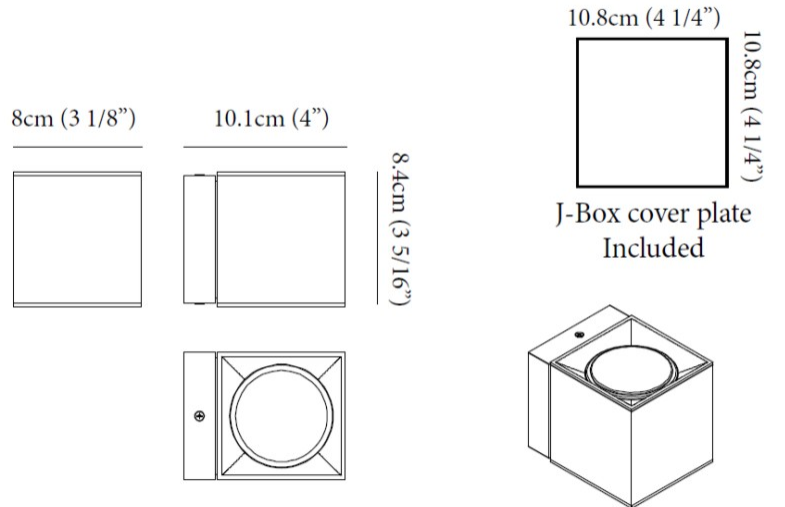

DAU SINGLE COVERED SURFACE

D93081-

base number _____
Finish Options _____

1. To build a product code in our configurator select the specify button on the base model # product page
2. To build a manual product code on this datasheet choose from the options listed below in blue font and add the suffix to the base model #

GENERAL

Series: Dau _____
Subseries: Dau Single Covered _____
Brand: Milan _____
Division: Design _____
Mounting Type: Surface _____
Mounting Location: Wall _____
Subcategory: Downlight _____

PHYSICAL

Shape: Cube _____
Length (mm): 80 _____
Length (in): 3 1/8 _____
Height (mm): 84 _____
Depth (mm): 101 _____
Height (in): 3 1/3 _____
Depth (in): 4 _____
Extension (mm): 101 _____
Extension (in): 4 _____
Light Distribution: Direct _____
Weight (kg): 0.82 _____
Weight (lbs): 1.81 _____
Fixture Finish: BAL / MWL / BSL _____
Fixture Material: Extruded Aluminum _____

ELECTRICAL

Number of Lamps: 1 _____
Lamp Type: LED Retrofit _____
Lamp Shape: MR16 _____
Bulb Included: Bulb Not Included _____
Max. Wattage Per Lamp (W): 4 _____
Lamp Base: GU10 _____
Input Voltage (V): 120Vac Direct Line _____

LED

OPTICAL

RATINGS AND CERTIFICATIONS

Certified By: Certified for North American Standards _____
IP rating: IP20 _____